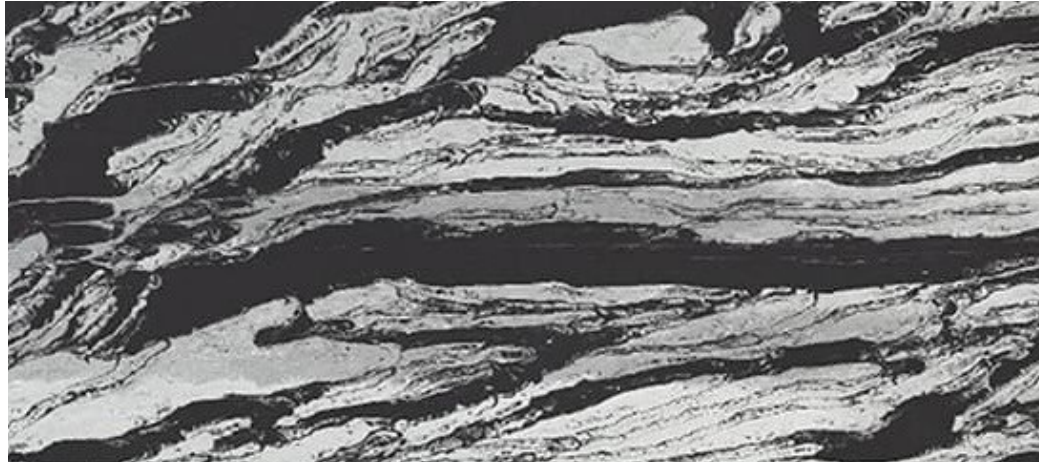

Polished

SAVANA

1400x3200

THICKNESS 20 mm

Slab : 1400 x 3200 mm

SURFACE FINISHES

Polished

AMAZONIA